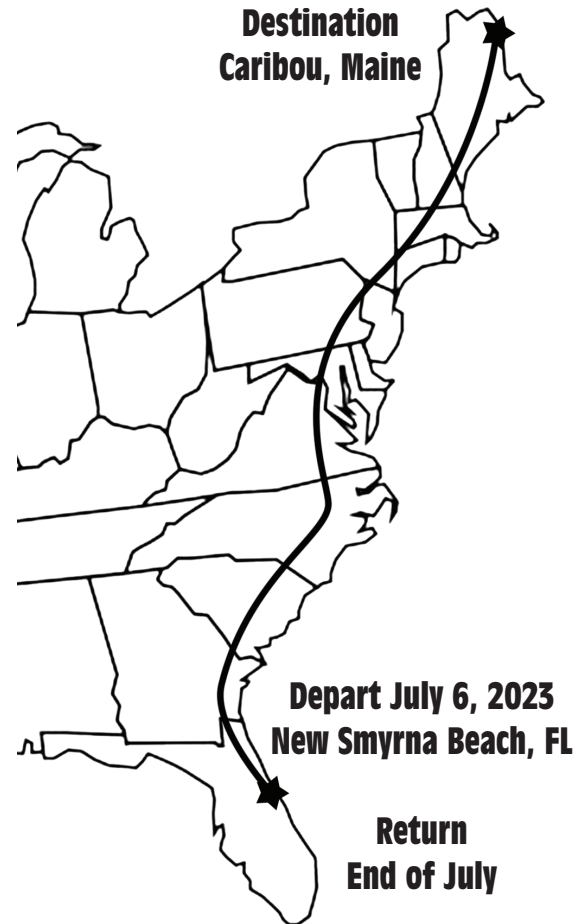

11th Annual Ride Coast to Coast Ride for Children Benefit Fundraiser

Approximately 4000+ miles

100% of All funds raised for this Kiwanis sponsored ride will be used to sponsor local children's organizations such as PAL, Teacher mini grant program, High School Scholarships, Boys and Girls Club, Boy Scouts and the Annual Kids Fishing Derby.

A donation of 2 cents per mile would equal only \$80.00 / 5 cents per mile would equal \$200.00

Note: The Kiwanis Coast to Coast Ride for Children will have traveled a total distance of over 64,000 miles with the completion of this ride. The earth's circumference is 24,900 miles. We have done enough miles to circle the Earth's equator 3 times. Over \$68,000 will have been raised in total for Kiwanis with the completion of this ride.

Iron Horse Detail
2001 Road Star Silverado
1600cc - 22 years old
with 190,000 miles

Donations and pledges are accepted by the mile or for any dollar amount.

For more information contact Carl Sutter at 386-314-9447 or email at REALCBS@aol.com